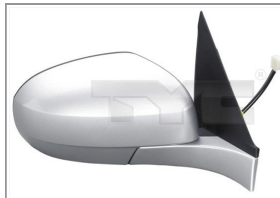

SUZUKI Swift IV* 2010-

Mirror
335-0117 RH
335-0118 LH Primed
8470168L10 / 8470168L1026U
8470268L10 / 8470268L1026U
Electric adjustment, Convex glass,
With heater