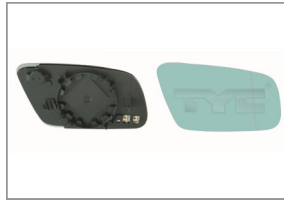

New Product Announcement for September 2016

AUDI A3 (8L1)* 2000-2003

Mirror Glass
302-0087-1 RH
 8D0857536E
 Blue Aspherical glass, Heated

AUDI A4 (8D2/8D5)* 1999-2001

Mirror Glass
302-0087-1 RH
 8D0857536E
 Blue Aspherical glass, Heated