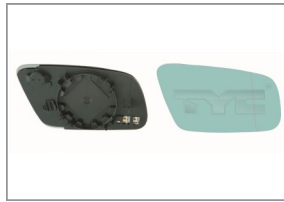

AUDI A8 (4D2/4D8)* 1999-2002

Mirror Glass
302-0087-1 RH
8D0857536E
Blue Aspherical glass, Heated