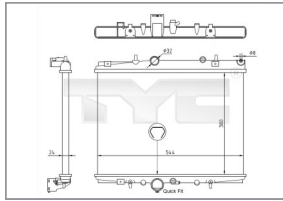

Radiator
726-0018-R
 133063/ 1331FT/ 96326044
 Core Size 380x544x23, Inlet 32mm, Outlet 48,
 Engine code: EW10J4/ DW10TD/ DW10ATED

CITROËN Jumper (250)* 2006-

Radiator
709-0020-R
 1330Z4 / 1333E5/ 1330Q3
 Core Size 780x378x34, Inlet 35mm, Outlet 35,
 Engine code: P22DTE/ P22DTE/ P22DTE/
 P22DTE/ P22DTE/ F30DT/ F30DT

FIAT 500 C (312)* 2009-

Radiator
709-0022-R
 51787115
 Core Size 480x416x23, Inlet 30mm,
 Outlet 32, Engine code: 169A4

FIAT 500 C (312)* 2009-

Radiator
709-0023-R RH
 51785398/ 51793589/ 51835026/ 51835025
 Core Size 480x416x24, Inlet 30mm,
 Outlet 32, Engine code: 169A1

FIAT Ducato (250)* 2006-

Radiator
709-0020-R
 1340359080/ 1342588080
 Core Size 780x378x34, Inlet 35mm, Outlet 35, Engine
 code: 4HV/ F1AE3481G/ F1AE0481D / F1AE0481D /
 F1AE0481D / F1CE0481D / F1CE3481M

Radiator
726-0018-R
 133063/ 1331FT/ 96326044
 Core Size 380x544x23, Inlet 32mm, Outlet
 48, Engine code: XU10J4R/ DEW10J4/
 EW10J4/ EW10D/ DW10TD/ DW10ATED

PEUGEOT 607 (9D/9U)* 2000-

Radiator
726-0018-R
 133063/ 1331FT/ 96326044
 Core Size 380x544x23, Inlet 32mm,
 Outlet 48, Engine code: DW10ATED/
 EW10J4