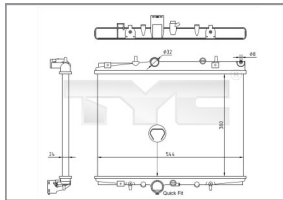

PEUGEOT Boxer (250)* 2006-

Radiator
709-0020-R
 1330Z4/ 1333E5/ 1330Q3
 Core Size 780x378x34, Inlet 35mm, Outlet
 35, Engine code: P22DTE/ P22DTE/
 P22DTE/ P22DTE/ P22DTE/ F30DT

PEUGEOT 406 (8B/8E/8F)* 1995-2004

Radiator
726-0018-R
 133063/ 1331FT/ 96326044
 Core Size 380x544x23, Inlet 32mm, Outlet
 48, Engine code: XU10J4R/ DEW10J4/
 EW10J4/ EW10D/ DW10TD/ DW10ATED

PEUGEOT 607 (9D/9U)* 2000-

Radiator
726-0018-R
 133063/ 1331FT/ 96326044
 Core Size 380x544x23, Inlet 32mm,
 Outlet 48, Engine code: DW10ATED/
 EW10J4