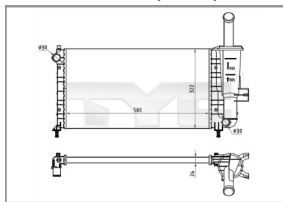

FIAT Punto (188)* 1999-

Radiator
709-0026-R
51780659/ 1330Y4
Core Size 580x322x23, Inlet 30mm,
Outlet 30, Engine code: 188A4/ 188A5