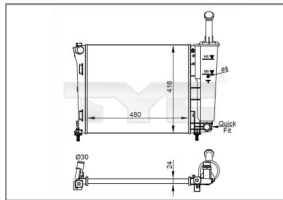

Radiator
726-0018-R
 133063/ 1331FT/ 96326044
 Core Size 380x544x23, Inlet 32mm, Outlet 48,
 Engine code: EW10J4/ DW10TD/ DW10ATED

CITROËN Jumper (250)* 2006-

Radiator
709-0020-R
 1330Z4 / 1333E5/ 1330Q3
 Core Size 780x378x34, Inlet 35mm, Outlet 35,
 Engine code: P22DTE/ P22DTE/ P22DTE/
 P22DTE/ P22DTE/ F30DT/ F30DT

DAEWOO Matiz (KLYA)* 1998-2005

Radiator
706-0023-R
 96322941/ P96322941
 Core Size 460x285x23, Inlet 28mm, Outlet 28,
 Engine code: F8CV/ A15MF / G15MF

FIAT 500 (312)* 2007-

Radiator
709-0022-R
 51787115
 Core Size 480x416x23, Inlet 30mm, Outlet 32,
 Engine code: 169A4/ 169A3/ 169A1

FIAT 500 C (312)* 2009-

Radiator
709-0022-R
 51787115
 Core Size 480x416x23, Inlet 30mm,
 Outlet 32, Engine code: 169A4

FIAT 500 C (312)* 2009-

Radiator
709-0023-R RH
 51785398/ 51793589/ 51835026/ 51835025
 Core Size 480x416x24, Inlet 30mm,
 Outlet 32, Engine code: 169A1

FIAT Ducato (250)* 2006-

Radiator
709-0020-R
 1340359080/ 1342588080
 Core Size 780x378x34, Inlet 35mm, Outlet 35, Engine
 code: 4HV/ F1AE3481G/ F1AE0481D / F1AE0481D /
 F1AE0481D / F1CE0481D / F1CE3481M