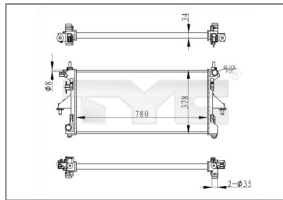

PEUGEOT Boxer (250)* 2006-

Radiator
709-0020-R
1330Z4/ 1333E5/ 1330Q3
Core Size 780x378x34, Inlet 35mm, Outlet
35, Engine code: P22DTE/ P22DTE/
P22DTE/ P22DTE/ P22DTE/ F30DT