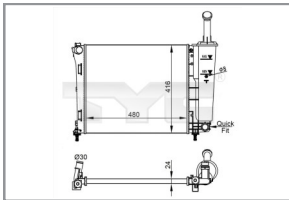

Radiator
726-0018-R
 133063/ 1331FT/ 96326044
 Core Size 380x544x23, Inlet 32mm, Outlet 48,
 Engine code: EW10J4/ DW10TD/ DW10ATED

CITROËN Jumper (250)* 2006-

Radiator
709-0020-R
 1330Z4 / 1333E5/ 1330Q3
 Core Size 780x378x34, Inlet 35mm, Outlet 35,
 Engine code: P22DTE/ P22DTE/ P22DTE/
 P22DTE/ P22DTE/ F30DT/ F30DT

CITROËN Nemo* 2008-

Radiator
709-0021-R
 51780659/ 1330Y4
 Core Size 630x340x23, Inlet 35mm,
 Outlet 35, Engine code: F13DTE5

DACIA Logan (LS/KS/US/FS)* 2004-

Radiator
728-0055-R
 8200189288
 Core Size 585x416x34, Inlet 32mm, Outlet 32,
 Engine code: K4M69G/ K9K790 / K9K792 /
 K9K796

DAEWOO Matiz (KLYA)* 1998-2005

Radiator
706-0023-R
 96322941/ P96322941
 Core Size 460x285x23, Inlet 28mm, Outlet 28,
 Engine code: F8CV/ A15MF / G15MF

FIAT 500 (312)* 2007-

Radiator
709-0022-R
 51787115
 Core Size 480x416x23, Inlet 30mm, Outlet 32,
 Engine code: 169A4/ 169A3/ 169A1

FIAT 500 C (312)* 2009-

Radiator
709-0022-R
 51787115
 Core Size 480x416x23, Inlet 30mm,
 Outlet 32, Engine code: 169A4

FIAT 500 C (312)* 2009-

Radiator
709-0023-R RH
 51785398/ 51793589/ 51835026/ 51835025
 Core Size 480x416x24, Inlet 30mm,
 Outlet 32, Engine code: 169A1