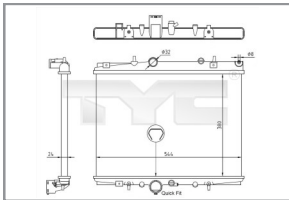

FIAT 500 C (312)* 2009-

Radiator
709-0022-R
 51787115
 Core Size 480x416x23, Inlet 30mm,
 Outlet 32, Engine code: 169A4

FIAT 500 C (312)* 2009-

Radiator
709-0023-R RH
 51785398/ 51793589/ 51835026/ 51835025
 Core Size 480x416x24, Inlet 30mm,
 Outlet 32, Engine code: 169A1

Radiator
726-0018-R
 133063/ 1331FT/ 96326044
 Core Size 380x544x23, Inlet 32mm, Outlet
 48, Engine code: XU10J4R/ DEW10J4/
 EW10J4/ EW10D/ DW10TD/ DW10ATED

PEUGEOT 607 (9D/9U)* 2000-

Radiator
726-0018-R
 133063/ 1331FT/ 96326044
 Core Size 380x544x23, Inlet 32mm,
 Outlet 48, Engine code: DW10ATED/
 EW10J4