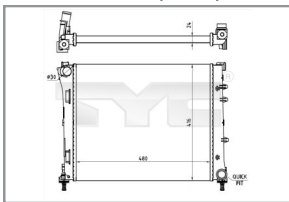

Radiator
726-0018-R
 133063/ 1331FT/ 96326044
 Core Size 380x544x23, Inlet 32mm, Outlet 48,
 Engine code: EW10J4/ DW10TD/ DW10ATED

CITROËN Jumper (250)* 2006-

Radiator
709-0020-R
 1330Z4 / 1333E5/ 1330Q3
 Core Size 780x378x34, Inlet 35mm, Outlet 35,
 Engine code: P22DTE/ P22DTE/ P22DTE/
 P22DTE/ P22DTE/ F30DT/ F30DT

DAEWOO Matiz (KLYA)* 1998-2005

Radiator
706-0023-R
 96322941/ P96322941
 Core Size 460x285x23, Inlet 28mm, Outlet 28,
 Engine code: F8CV/ A15MF / G15MF

FIAT 500 (312)* 2007-

Radiator
709-0022-R
 51787115
 Core Size 480x416x23, Inlet 30mm, Outlet 32,
 Engine code: 169A4/ 169A3/ 169A1

FIAT 500 C (312)* 2009-

Radiator
709-0022-R
 51787115
 Core Size 480x416x23, Inlet 30mm,
 Outlet 32, Engine code: 169A4

FIAT 500 C (312)* 2009-

Radiator
709-0023-R RH
 51785398/ 51793589/ 51835026/ 51835025
 Core Size 480x416x24, Inlet 30mm,
 Outlet 32, Engine code: 169A1

FIAT Ducato (250)* 2006-

Radiator
709-0020-R
 1340359080/ 1342588080
 Core Size 780x378x34, Inlet 35mm, Outlet 35, Engine
 code: 4HV/ F1AE3481G/ F1AE0481D / F1AE0481D /
 F1AE0481D / F1CE0481D / F1CE3481M