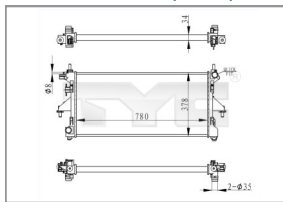

Radiator
726-0018-R
 133063/ 1331FT/ 96326044
 Core Size 380x544x23, Inlet 32mm, Outlet 48,
 Engine code: EW10J4/ DW10TD/ DW10ATED

CITROËN Jumper (250)* 2006-

Radiator
709-0020-R
 1330Z4 / 1333E5/ 1330Q3
 Core Size 780x378x34, Inlet 35mm, Outlet 35,
 Engine code: P22DTE/ P22DTE/ P22DTE/
 P22DTE/ P22DTE/ F30DT/ F30DT

DAEWOO Matiz (KLYA)* 1998-2005

Radiator
706-0023-R
 96322941/ P96322941
 Core Size 460x285x23, Inlet 28mm, Outlet 28,
 Engine code: F8CV/ A15MF / G15MF

FIAT 500 (312)* 2007-

Radiator
709-0022-R
 51787115
 Core Size 480x416x23, Inlet 30mm, Outlet 32,
 Engine code: 169A4/ 169A3/ 169A1

FIAT 500 C (312)* 2009-

Radiator
709-0022-R
 51787115
 Core Size 480x416x23, Inlet 30mm,
 Outlet 32, Engine code: 169A4

FIAT 500 C (312)* 2009-

Radiator
709-0023-R RH
 51785398/ 51793589/ 51835026/ 51835025
 Core Size 480x416x24, Inlet 30mm,
 Outlet 32, Engine code: 169A1

FIAT Ducato (250)* 2006-

Radiator
709-0020-R
 1340359080/ 1342588080
 Core Size 780x378x34, Inlet 35mm, Outlet 35, Engine
 code: 4HV/ F1AE3481G/ F1AE0481D / F1AE0481D /
 F1AE0481D / F1CE0481D / F1CE3481M