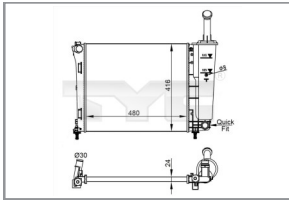

New Product Announcement for April 2016

FORD KA* 2008-

Radiator
709-0022-R
1559504/ 9S518005BA
Core Size 480x416x23, Inlet 30mm,
Outlet 32, Engine code: FP4