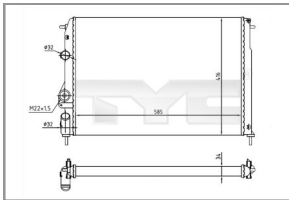

Radiator
726-0018-R
 133063/ 1331FT/ 96326044
 Core Size 380x544x23, Inlet 32mm, Outlet 48,
 Engine code: EW10J4/ DW10TD/ DW10ATED

CITROËN Jumper (250)* 2006-

Radiator
709-0020-R
 1330Z4 / 1333E5/ 1330Q3
 Core Size 780x378x34, Inlet 35mm, Outlet 35,
 Engine code: P22DTE/ P22DTE/ P22DTE/
 P22DTE/ P22DTE/ F30DT/ F30DT

CITROËN Nemo* 2008-

Radiator
709-0021-R
 51780659/ 1330Y4
 Core Size 630x340x23, Inlet 35mm,
 Outlet 35, Engine code: F13DTE5

DACIA Logan (LS/KS/US/FS)* 2004-

Radiator
728-0055-R
 8200189288
 Core Size 585x416x34, Inlet 32mm, Outlet 32,
 Engine code: K4M69G/ K9K790 / K9K792 /
 K9K796

FIAT 500 C (312)* 2009-

Radiator
709-0022-R
 51787115
 Core Size 480x416x23, Inlet 30mm,
 Outlet 32, Engine code: 169A4

FIAT 500 C (312)* 2009-

Radiator
709-0023-R RH
 51785398/ 51793589/ 51835026/ 51835025
 Core Size 480x416x24, Inlet 30mm,
 Outlet 32, Engine code: 169A1

Radiator
726-0018-R
 133063/ 1331FT/ 96326044
 Core Size 380x544x23, Inlet 32mm, Outlet
 48, Engine code: XU10J4R/ DEW10J4/
 EW10J4/ EW10D/ DW10TD/ DW10ATED

PEUGEOT 607 (9D/9U)* 2000-

Radiator
726-0018-R
 133063/ 1331FT/ 96326044
 Core Size 380x544x23, Inlet 32mm,
 Outlet 48, Engine code: DW10ATED/
 EW10J4