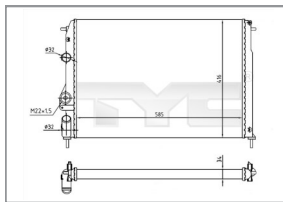

Radiator
726-0018-R
 133063/ 1331FT/ 96326044
 Core Size 380x544x23, Inlet 32mm, Outlet
 48, Engine code: XU10J4R/ DEW10J4/
 EW10J4/ EW10D/ DW10TD/ DW10ATED

PEUGEOT 607 (9D/9U)* 2000-

Radiator
726-0018-R
 133063/ 1331FT/ 96326044
 Core Size 380x544x23, Inlet 32mm,
 Outlet 48, Engine code: DW10ATED/
 EW10J4

PEUGEOT Bipper (AA)* 2008-

Radiator
709-0021-R
 51780659/ 1330Y4
 Core Size 630x340x23, Inlet 35mm,
 Outlet 35, Engine code: F13DTE5

RENAULT Megane I (CPE/CONV) (DA/EA)* 1995-2003

Radiator
728-0055-R
 8200189288
 Core Size 585x416x34, Inlet 32mm, Outlet
 32, Engine code: K4M700 / K4M701 /
 K4M704 / K4M708 / F9Q732 / F9Q733