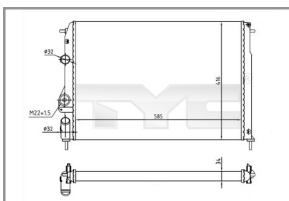

RENAULT Megane I (HB/SDN/WGN) (BA/LA/KA)* 1995-2003

Radiator
728-0055-R
8200189288
Core Size 585x416x34, Inlet 32mm, Outlet 32, Engine
code: K4M700 / K4M701 / K4M704 / K4M708 /
F8Q622 / F8Q790 / F9Q744 / F9Q732 / F9Q733