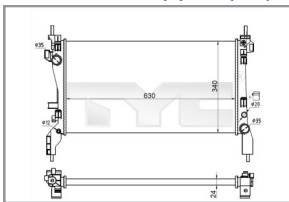

PEUGEOT Bipper (AA)* 2008-

Radiator
709-0021-R
51780659/ 1330Y4
Core Size 630x340x23, Inlet 35mm,
Outlet 35, Engine code: F13DTE5