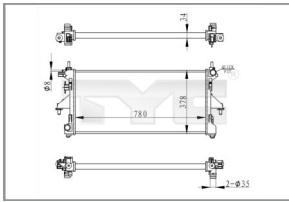

Radiator
726-0018-R
 133063/ 1331FT/ 96326044
 Core Size 380x544x23, Inlet 32mm, Outlet 48,
 Engine code: EW10J4/ DW10TD/ DW10ATED

CITROËN Jumper (250)* 2006-

Radiator
709-0020-R
 1330Z4 / 1333E5/ 1330Q3
 Core Size 780x378x34, Inlet 35mm, Outlet 35,
 Engine code: P22DTE/ P22DTE/ P22DTE/
 P22DTE/ P22DTE/ F30DT/ F30DT

FIAT 500 C (312)* 2009-

Radiator
709-0022-R
 51787115
 Core Size 480x416x23, Inlet 30mm,
 Outlet 32, Engine code: 169A4

FIAT 500 C (312)* 2009-

Radiator
709-0023-R RH
 51785398/ 51793589/ 51835026/ 51835025
 Core Size 480x416x24, Inlet 30mm,
 Outlet 32, Engine code: 169A1

FIAT Ducato (250)* 2006-

Radiator
709-0020-R
 1340359080/ 1342588080
 Core Size 780x378x34, Inlet 35mm, Outlet 35, Engine
 code: 4HV/ F1AE3481G/ F1AE0481D / F1AE0481D /
 F1AE0481D / F1CE0481D / F1CE3481M

Radiator
726-0018-R
 133063/ 1331FT/ 96326044
 Core Size 380x544x23, Inlet 32mm, Outlet
 48, Engine code: XU10J4R/ DEW10J4/
 EW10J4/ EW10D/ DW10TD/ DW10ATED

PEUGEOT 607 (9D/9U)* 2000-

Radiator
726-0018-R
 133063/ 1331FT/ 96326044
 Core Size 380x544x23, Inlet 32mm,
 Outlet 48, Engine code: DW10ATED/
 EW10J4