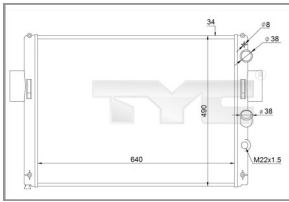

IVECO Daily II* 1989-1999

Radiator
715-0003-R
93824070/ 93824068
Core Size 580x322x23, Inlet 38mm, Outlet 38, Engine code:
8140.07.2700 / 8140.07.2712 / 8140.67F / 8140.67F.3710 /
8140.67F.3711 / 8140.67F.3713 / 8140.67F.3721 /
8140.47R.2790 / 8140.47R / 8140.63 / 8140.23