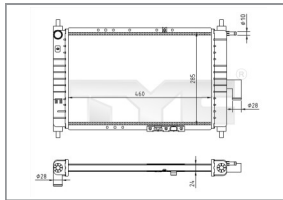

Radiator
726-0018-R
 133063/ 1331FT/ 96326044
 Core Size 380x544x23, Inlet 32mm, Outlet 48,
 Engine code: EW10J4/ DW10TD/ DW10ATED

CITROËN Jumper (250)* 2006-

Radiator
709-0020-R
 1330Z4 / 1333E5/ 1330Q3
 Core Size 780x378x34, Inlet 35mm, Outlet 35,
 Engine code: P22DTE/ P22DTE/ P22DTE/
 P22DTE/ P22DTE/ F30DT/ F30DT

CITROËN Nemo* 2008-

Radiator
709-0021-R
 51780659/ 1330Y4
 Core Size 630x340x23, Inlet 35mm,
 Outlet 35, Engine code: F13DTE5

DACIA Logan (LS/KS/US/FS)* 2004-

Radiator
728-0055-R
 8200189288
 Core Size 585x416x34, Inlet 32mm, Outlet 32,
 Engine code: K4M69G/ K9K790 / K9K792 /
 K9K796

DAEWOO Matiz (KLYA)* 1998-2005

Radiator
706-0023-R
 96322941/ P96322941
 Core Size 460x285x23, Inlet 28mm, Outlet 28,
 Engine code: F8CV/ A15MF / G15MF

FIAT 500 (312)* 2007-

Radiator
709-0022-R
 51787115
 Core Size 480x416x23, Inlet 30mm, Outlet 32,
 Engine code: 169A4/ 169A3/ 169A1

FIAT 500 C (312)* 2009-

Radiator
709-0022-R
 51787115
 Core Size 480x416x23, Inlet 30mm,
 Outlet 32, Engine code: 169A4

FIAT 500 C (312)* 2009-

Radiator
709-0023-R RH
 51785398/ 51793589/ 51835026/ 51835025
 Core Size 480x416x24, Inlet 30mm,
 Outlet 32, Engine code: 169A1