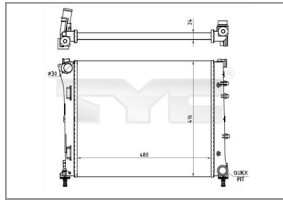

FORD KA* 2008-

Radiator
709-0023-R
1559505/ 9S518005CA
Core Size 480x416x24, Inlet 30mm,
Outlet 32, Engine code: FD4