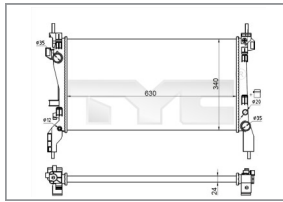

CITROËN Nemo* 2008-

Radiator
709-0021-R
51780659/ 1330Y4
Core Size 630x340x23, Inlet 35mm,
Outlet 35, Engine code: F13DTE5