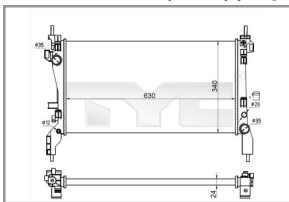

FIAT Fiorino (225) / Qubo (225)* 2007-

Radiator
709-0021-R
51780659/ 1330Y4
Core Size 630x340x23, Inlet 35mm,
Outlet 35, Engine code: 199A2 / 199A9/
187A1