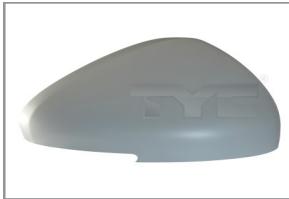

New Product Announcement for February 2016

PEUGEOT 508* 2010-

Mirror Cover

326-0109-2 RH
326-0110-2 LH
8152Q9
8152Q8

Primed