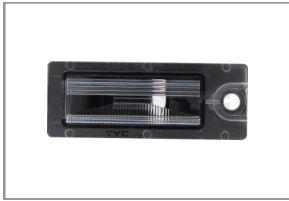

New Product Announcement for October 2015

VOLVO S80 I (TS/XY)* 1998-2003

License Plate Lamp Unit
15-0227-01-9
9187153

W5W