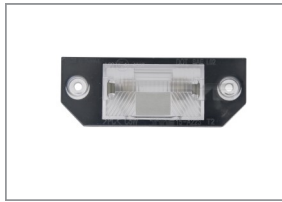

FORD Focus C-Max* 2003-2007

License Plate Lamp Assy
15-0223-00-9 C5W
4502332 / 4502331