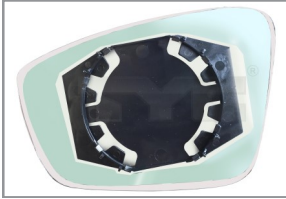

New Product Announcement for September 2015

SKODA Rapid* 2012-

Mirror Glass
332-0055-1 RH
332-0056-1 LH
5JA857522B
5JA857521B
Convex glass
(Not in 2015 Catalogue)