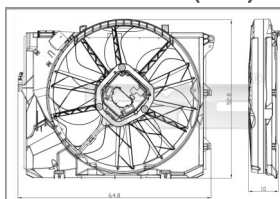

BMW 3 series (CPE/CONV) (E92/E93)* 2006-

Cooling Fan Assembly
803-0012 Pull fan
3 pins
17427530650 + 17427563259 / 17427523259
17117590699 / 17427523258
6 blades, 480mm blade diameter,
Brushless motor,
For engine code: N43, N46