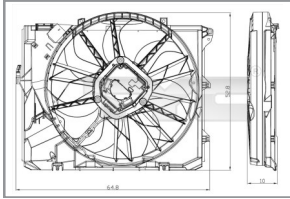

BMW X1 (E84)* 2009-

Cooling Fan Assembly
803-0012
Pull fan
3 pins
17427530650 + 17427563259 / 17427523259
17117590699 / 17427523258
6 blades, 480mm blade diameter,
Brushless motor, For engine code: N43