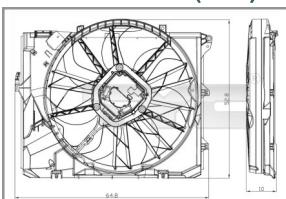

BMW 1 Series (E81/E87)* 2004-2012

Cooling Fan Assembly
803-0012 Pull fan
3 pins
17427530650 + 17427563259 / 17427523259
17117590699 / 17427523258
6 blades, 480mm blade diameter,
Brushless motor, For engine code: N45, N43
B20A, N46 B20B, N46 B20C, N42, N52