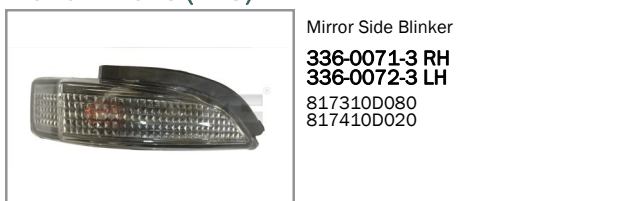

SKODA Superb (3T4/3T5)* 2008-2013

SKODA Yeti (5L)* 2012-

SUZUKI Swift II (EA/MA/AH/AJ)* 1989-2004

TOYOTA Yaris (P13)* 2011-

TOYOTA Yaris (P13)* 2011-

TOYOTA Yaris (P13)* 2011-

New Product Announcement for July 2015