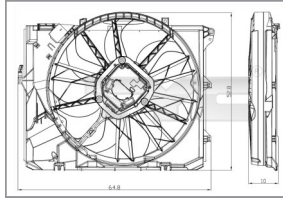

BMW 3 Series (SDN/WGN) (E90/E91)* 2005-

Cooling Fan Assembly
803-0012
Pull fan
3 pins
17427530650 + 17427563259 / 17427523259
17117590699 / 17427523258
6 blades, 480mm blade diameter,
Brushless motor, For engine code: N43,
N45, N46, N46 N43, N52, N53