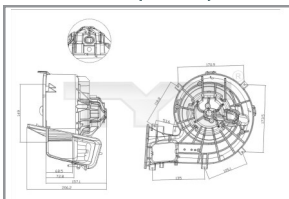

SAAB 9-3 (YS3D)* 1998-2002

Interior Blower
530-0001
 12799558 / 13250117
 2-pins
 13.5V

SAAB 9-3 (YS3F)* 2002-

Interior Blower
525-0001
 13250115 / 13221349 / 1845089
 1845110 / 9228317
 2-pins
 13.5V

SAAB 9-3 (YS3F)* 2002-