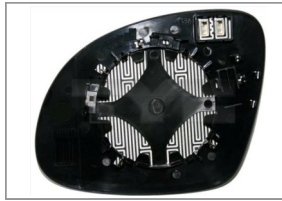

VOLKSWAGEN Sharan (7N)* 2010-

Mirror Glass
332-0050-1 LH
5N0857521B
Convex glass, With heater