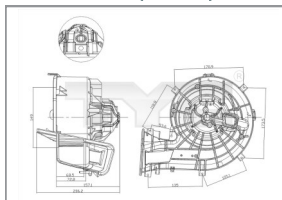

SAAB 9-3 (YS3F)* 2002-

Interior Blower
525-0001
13250115 / 13221349 / 1845089
1845110 / 9228317
2-pins
13.5V