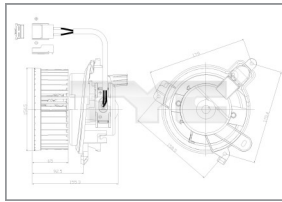

CITROËN Berlingo (M/MF)* 1996-2008

Interior Blower
505-0002
644195
13.5V
2-pins