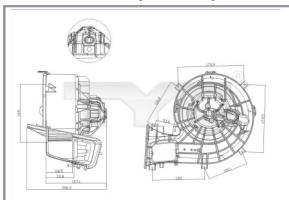

SAAB 9-3 (YS3D)* 1998-2002

Interior Blower
530-0001
12799558 / 13250117
2-pins
13.5V