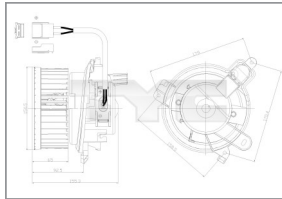

PEUGEOT 306 (7A/7B/7C/7E/N3/N5)* 1993-2002

Interior Blower
505-0002
644195
2-pins
13.5V