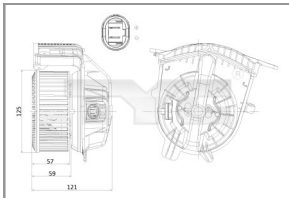

RENAULT Scenic II (JM)* 2003-

Interior Blower
528-0002
7701056598
2-pins
13.5V