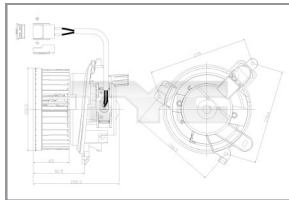

CITROËN ZX (N2)* 1991-1997

Interior Blower
505-0002
644195
13.5V
2-pins