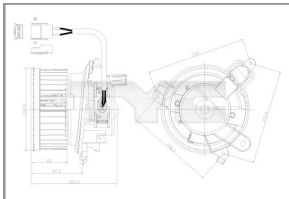

PEUGEOT Partner (5/5F)* 1996-2008

Interior Blower
505-0002
644195
2-pins
13.5V