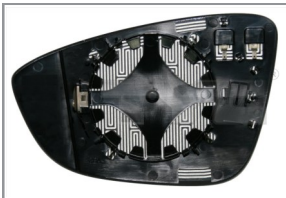

VOLKSWAGEN Eos (1F7)* 2008-

Mirror Glass
337-0212-1 LH
3C8857521B
Flat glass, With heater