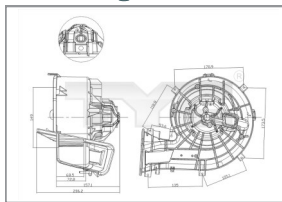

OPEL Signum* 2003-

Interior Blower
525-0001
13250115 / 13221349 / 1845089 / 1845110 / 9228317
13.5V
2-pins