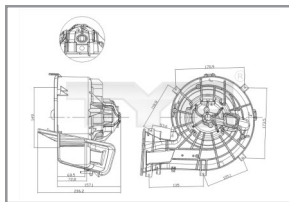

OPEL Vectra C* 2002-2008

Interior Blower
525-0001
13250115 / 13221349 / 1845089 / 1845110 / 9228317
13.5V
2-pins