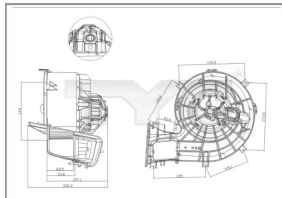

SAAB 900 II* 1993-1998

Interior Blower
530-0001
12799558 / 13250117
2-pins
13.5V