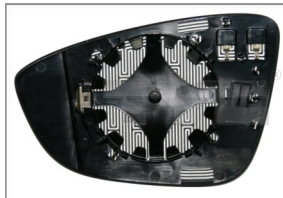

VOLKSWAGEN Jetta IV (162)* 2010-

Mirror Glass
337-0212-1 LH
3C8857521B
Flat glass, With heater