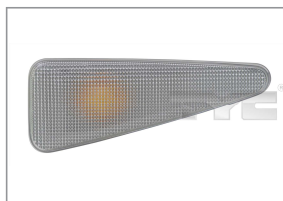

BMW 3 Series (HB/SDN/WGN) (E46)* 2001-2005

Corner Lamp
18-0163-35-2 RH Amber / Titanium
18-0164-35-2 LH
 63136915376 / 63137165852
 63136915375 / 63137165851
 For sedan and wagon

BMW 3 Series (SDN/WGN) (E90/E91)* 2005-2008

Tail Lamp Unit
11-0907-01-9 RH
11-0908-01-9 LH
 63216937458
 63216937457
 Outer unit, For sedan

Citroën Berlingo (M/MF)* 1996-2008

Mirror
305-0167 RH
 8153HS
 Electric Adjustment, Black,
 Convex glass

Citroën Xsara Picasso (N68)* 2004-2009

Mirror
305-0163 RH
305-0164 LH
 815351
 815350
 Electric Adjustment, Primed, Convex glass,
 With heater, With temperature sensor
 (LH: Without temperature sensor)

Dacia Sandero* 2008>>

Side Blinker Unit
18-0655-01-2 RH White
18-0656-01-2 LH
 8200602763
 8200602765