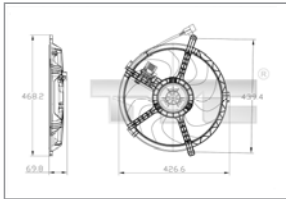

Mirror Cover
322-0007-2 RH
322-0008-2 LH
 51162754916
 51162754915
 Fits only retractable version, Primed

New Product Announcement for September 2012

Mini Cooper / One / Convertible / Clubman (R55/56/57)* 2006>>