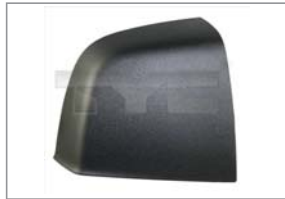

Fiat Doblo (152/263)* 2010>>

Mirror Cover
309-0123-2 RH
309-0124-2 LH
735497926
735497928
Black